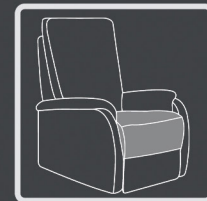

Sinuous springs
Ressorts nosag

Molle Nosag
Zig-zag Federn

Nosag veren
Muelles zig-zag