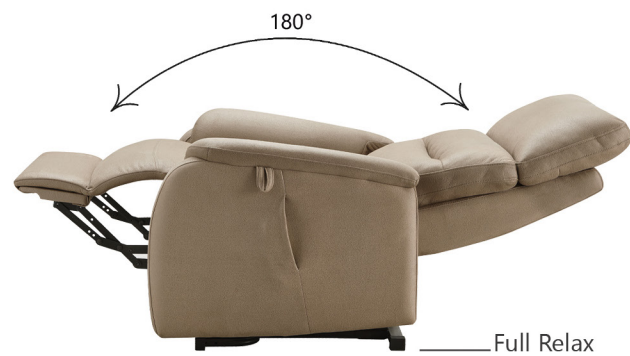

FUNCTIONS

Electric Headrest

Adjustable Lumbar