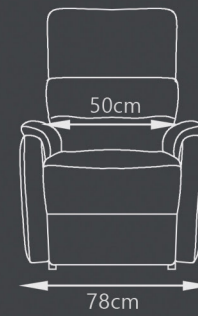

MODENA

L4M
LIFT
RELAX
FULL RELAX
ELEC. HEADREST
ADJ. LUMBAR
4 MOTORS

FUNCTIONS

COLORS

OPTIONS