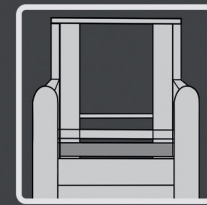

SPECIFICATIONS

EN / FR

Solid wood and plywood
Bois massif et contre-plaqué

IT / DE

Legno massiccio e compensato
Massivholz und Sperrholz

NL / ES

Massief hout en multiplex
Madera maciza y madera contrachapada