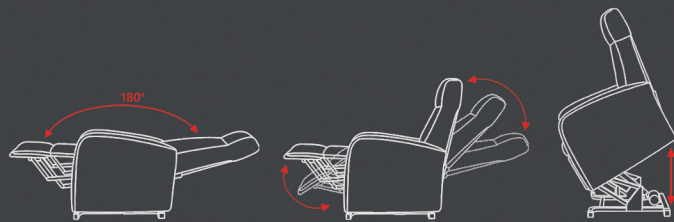

A137-L4M(HR+LB)

SPECIFICATIONS

EN / FR

Solid wood and plywood
Bois massif et contre-plaqué

IT / DE

Legno massiccio e compensato
Massivholz und Sperrholz

NL / ES

Massief hout en multiplex
Madera maciza y madera contrachapada

Webbing
Sangles élastiques

Cinch
Gurtband

Singelband
Cincha

Siliconized virgin hollow fiber
Fibres creuses vièrges siliconées

Fibra cava siliconata
Silikonisierte Virgin Hohlfaser

Gesiliconiseerde holle vezels
Fibra hueca virgen siliconada

Sinuous springs
Ressorts nosag

Molle Nosag
Zig-zag Federn

Nosag veren
Muelles zig-zag

Webbing
Sangles élastiques

Cinch
Gurtband

Singelband
Cincha

Polyurethane foam
Mousse de polyuréthane

Schiuma poliuretanic
Polyurethan Schaum

Polyurethaan schuim
Espuma de poliuretano

32-34kg/m³

Polyurethane foam
Mousse de polyuréthane

Schiuma poliuretanic
Polyurethan Schaum

Polyurethaan schuim
Espuma de poliuretano

22kg/m³

4 Motors lift armchair with
electric headrest and inflatable
lumbar

Poltrona elevabile a Quattro
motori con poggiatesta elettrico
e lombare gonfiabile

4 motorig relaxfauteuil met
sta-op hulp, elektrische
hoofdsteun en verstelbare
lendensteun

L4M(HR+LB)

Fauteuil releveur 4 moteurs
avec tête électrique et
lombaire gonflable

Relaxsessel 4-motorisch mit
Aufstehhilfe, elektrisch
Kopfstütze und Lendenstütze

Sillón relax de 4 motores con
función elevadora, cabezal
eléctrico y lumbar hinchable

Fabric Granite 100% polyester
Tissu Granite, 100% polyester

Granite. 100% polyester
Granite-Stoff, 100% Polyester

Stof Granite, 100% polyester
Tela Granite, 100% poliéster