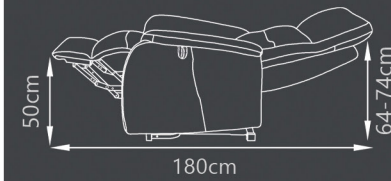

MODENA

L4M
LIFT
RELAX
FULL RELAX
ELEC. HEADREST
ADJ. LUMBAR
4 MOTORS

FUNCTIONS

COLORS

OPTIONS