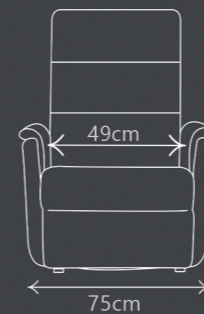

TURIN

L2M
LIFT
RELAX
FULL RELAX
2 MOTORS

FUNCTIONS

COLORS

MOZART

#FX001
Brown

#FX002
Light Taupe

#FX004
Dark Grey

#TA160
Dark Taupe

#TA165
Black

#TA167
Chocolat

OPTIONS

Wheel Set

Easy move, Wheel Set

Battery Kit