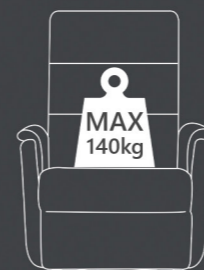

TURIN

L2M
LIFT
RELAX
FULL RELAX
2 MOTORS

FUNCTIONS

COLORS

MOZART

#FX001
Brown

#FX002
Light Taupe

#FX004
Dark Grey

#TA160
Dark Taupe

#TA165
Black

#TA167
Chocolat

OPTIONS

Wheel Set

Easy move, Wheel Set

Battery Kit