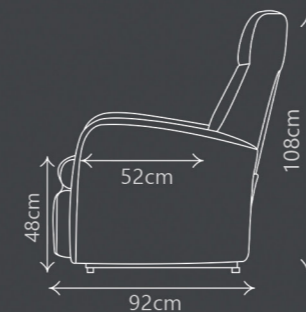

TURIN

L2M
LIFT
RELAX
FULL RELAX
2 MOTORS

FUNCTIONS

COLORS

MOZART

#FX001
Brown

#FX002
Light Taupe

#FX004
Dark Grey

#TA160
Dark Taupe

#TA165
Black

#TA167
Chocolat

OPTIONS

Wheel Set

Easy move, Wheel Set

Battery Kit