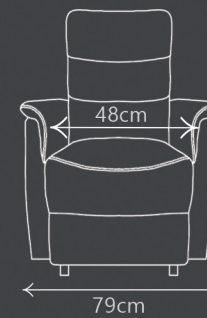

VEGAS

L2M
LIFT
RELAX
FULL RELAX
2 MOTORS

COLORS

#BY024
Taupe

#BY025
Light Grey

FUNCTIONS

OPTIONS

Wheel Set

Easy move, Wheel Set

Battery Kit