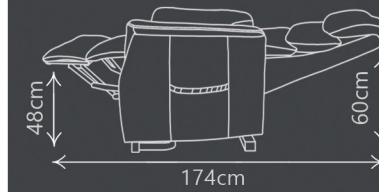

VEGAS

L2M
LIFT
RELAX
FULL RELAX
2 MOTORS

COLORS

#BY024
Taupe

#BY025
Light Grey

FUNCTIONS

OPTIONS

Wheel Set

Easy move, Wheel Set

Battery Kit