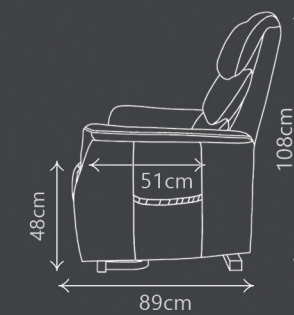

VEGAS

L2M
LIFT
RELAX
FULL RELAX
2 MOTORS

COLORS

#BY024
Taupe

#BY025
Light Grey

FUNCTIONS

OPTIONS

Wheel Set

Easy move, Wheel Set

Battery Kit