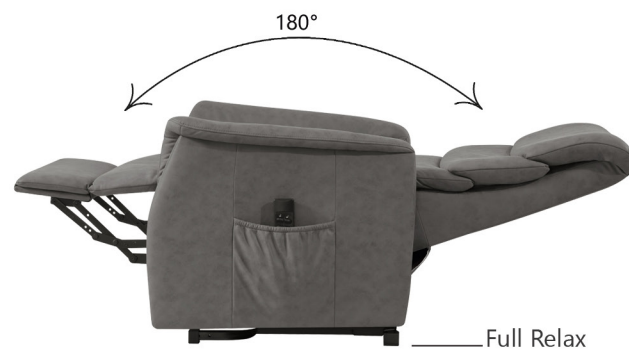

VEGAS

L2M
LIFT
RELAX
FULL RELAX
2 MOTORS

COLORS

#BY024
Taupe

#BY025
Light Grey

FUNCTIONS

OPTIONS

Wheel Set